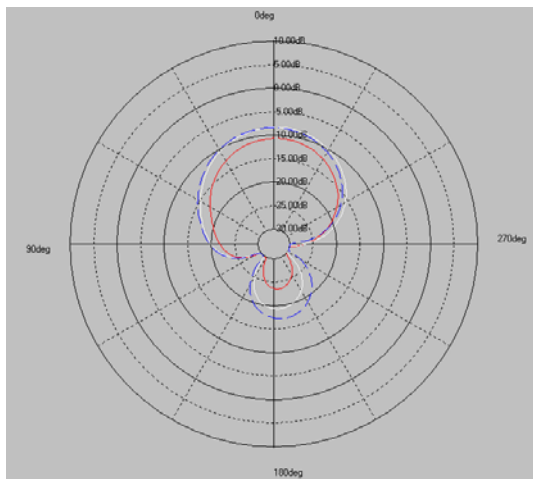

APA-M04

2.4GHz 7dBi Indoor Panel Antenna

For further details:

Alfa Network Inc.,
4F-1 No. 106, Rueiguang Rd.,
Neihu District,
Taipei City, Taiwan.
<http://www.alfa.com.tw>
sales@alfa.com.tw
Tel:+886-2-27968477
Fax:+886-2-27968478

Model	APA-M04
Frequency	2.4GHz ~ 2.5GHz
VSWR	≤ 2.0
Gain	7dBi
Polarization	Linear, Vertical
Impedance	50 Ω
Connector	PR-SMA PLUG
Operation Temp	-10°C ~ +55°C
Humidity	95% @ 25°C
Dimension