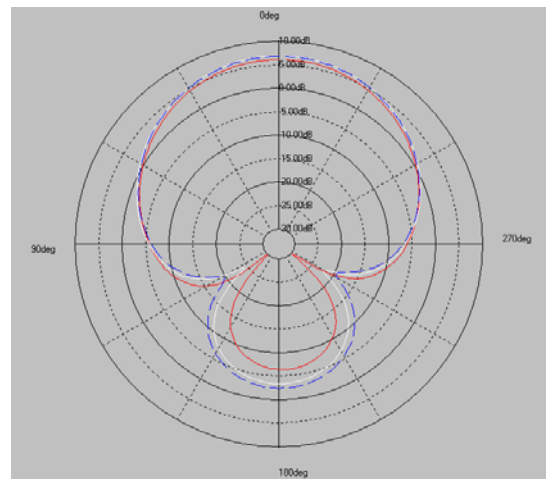

APA-M04

2.4GHz 7dBi Indoor Panel Antenna

For further details:

Alfa Network Inc.,
4F-1 No. 106, Rueiguang Rd.,
Neihu District,
Taipei City, Taiwan.
<http://www.alfa.com.tw>
sales@alfa.com.tw
Tel:+886-2-27968477
Fax:+886-2-27968478

Model	APA-M04
Frequency	2.4GHz ~ 2.5GHz
VSWR	≤ 2.0
Gain	7dBi
Polarization	Linear, Vertical
Impedance	50 Ω
Connector	PR-SMA PLUG
Operation Temp	-10°C ~ +55°C
Humidity	95% @ 25°C
Dimension